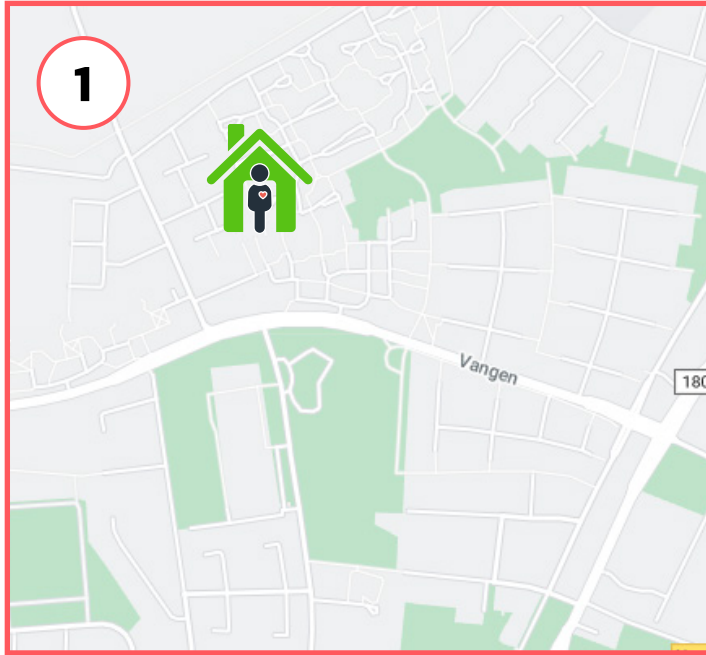

Otiom alarm - With safety zone - Safety level 3,4 and 5

Typical
0-1 minutes

Otiom alarm - Without safety zone - Safety level 6

Typical
3-5 minutes