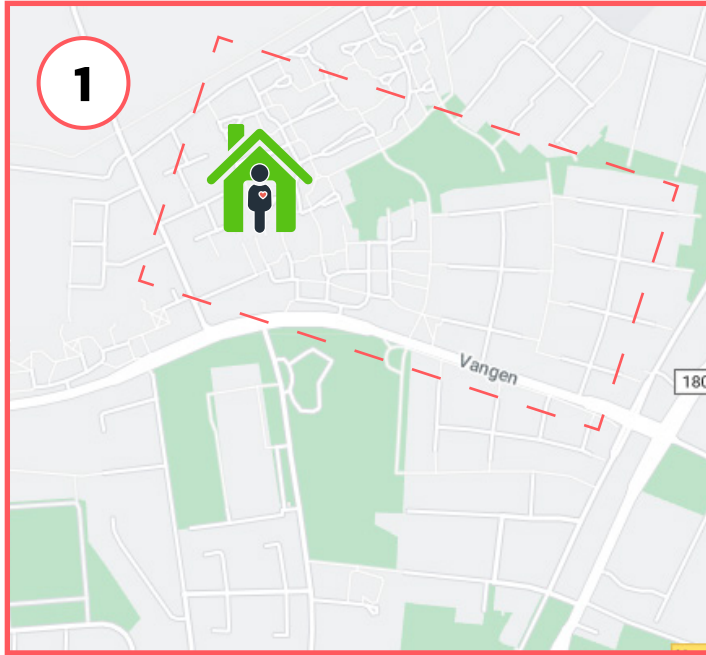

Otiom alarm - With safety zone - Safety level 3,4 and 5

Typical
0-1 minutes

Otiom alarm - Without safety zone - Safety level 6

Typical
3-5 minutes