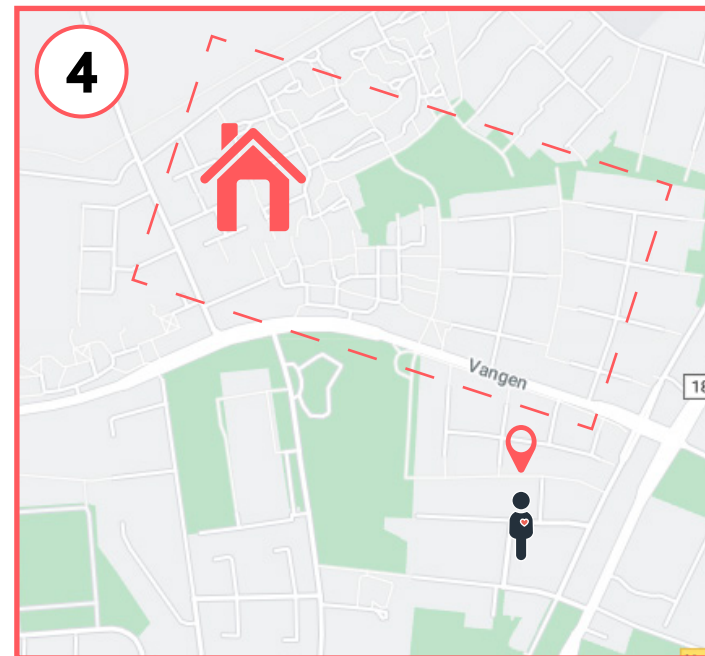

Otiom alarm - With safety zone - Safety level 3,4 and 5

Typical
0-1 minutes

Otiom alarm - Without safety zone - Safety level 6

Typical
3-5 minutes