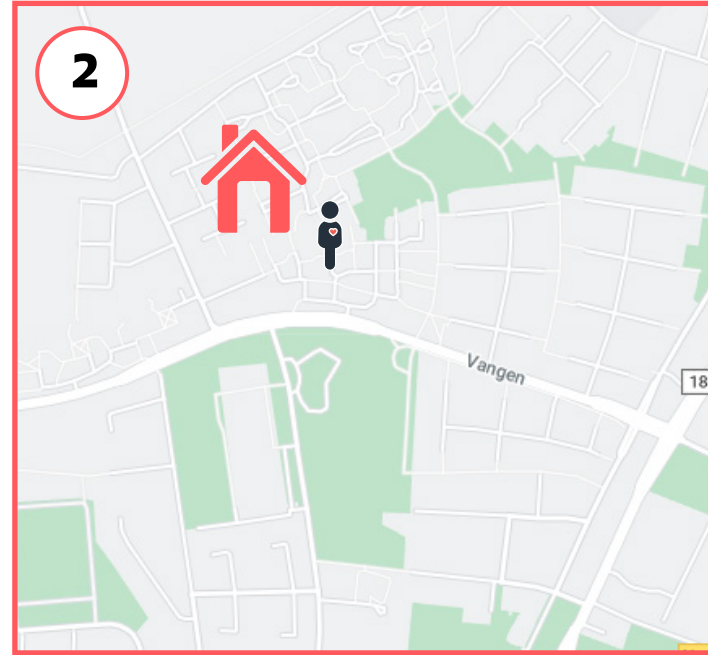

Otiom alarm - With safety zone - Safety level 3,4 and 5

Typical
0-1 minutes

Otiom alarm - Without safety zone - Safety level 6

Typical
3-5 minutes