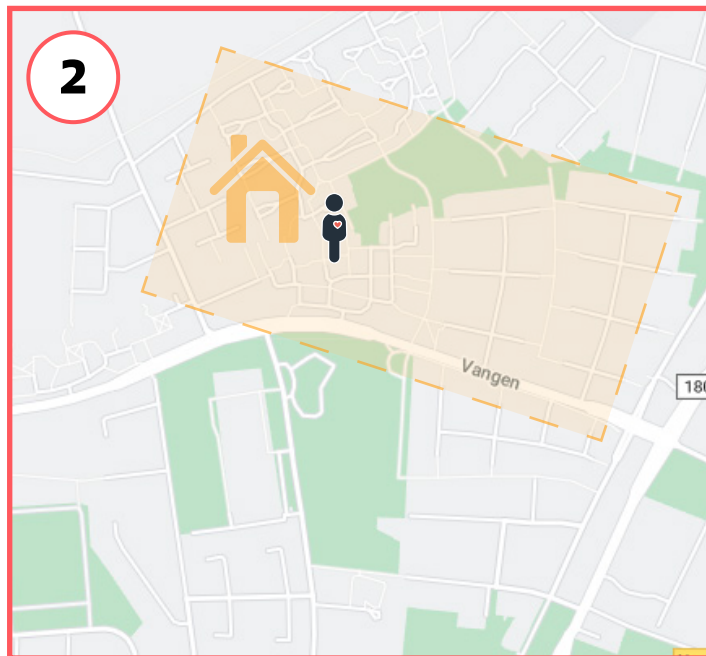

Otiom alarm - With safety zone - Safety level 3,4 and 5

Typical
0-1 minutes

Otiom alarm - Without safety zone - Safety level 6

Typical
3-5 minutes