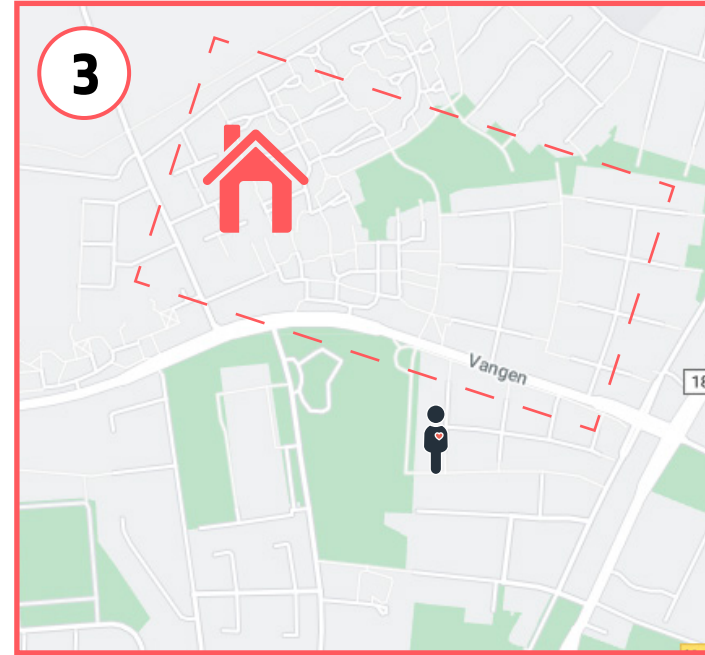

Otiom alarm - With safety zone - Safety level 3,4 and 5

Typical
0-1 minutes

Otiom alarm - Without safety zone - Safety level 6

Typical
3-5 minutes